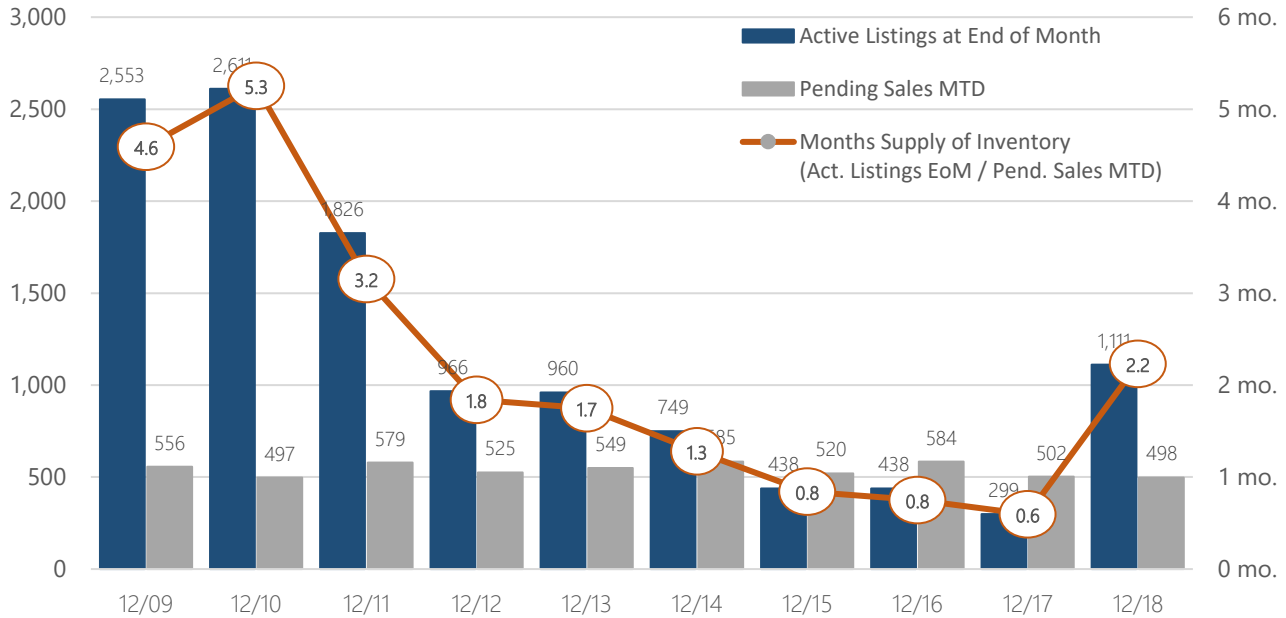

Seattle (All Areas)

RESIDENTIAL & CONDOMINIUM

Active, Pending, & Months Supply of Inventory

Median Closed Sales Price For Current Month Listings

Created by Windermere Real Estate/East Inc. using NWMLS data, but information was not verified or published by NWMLS.