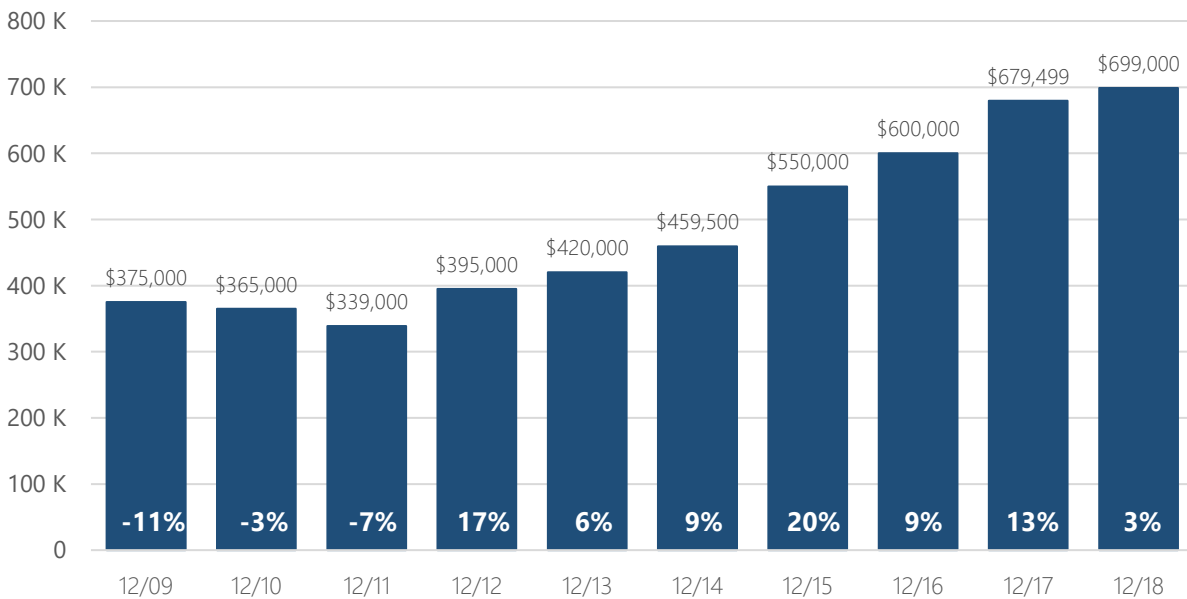

Seattle (All Areas)

RESIDENTIAL & CONDOMINIUM

Active, Pending, & Months Supply of Inventory

Median Closed Sales Price For Current Month Listings

Created by Windermere Real Estate/East Inc. using NWMLS data, but information was not verified or published by NWMLS.