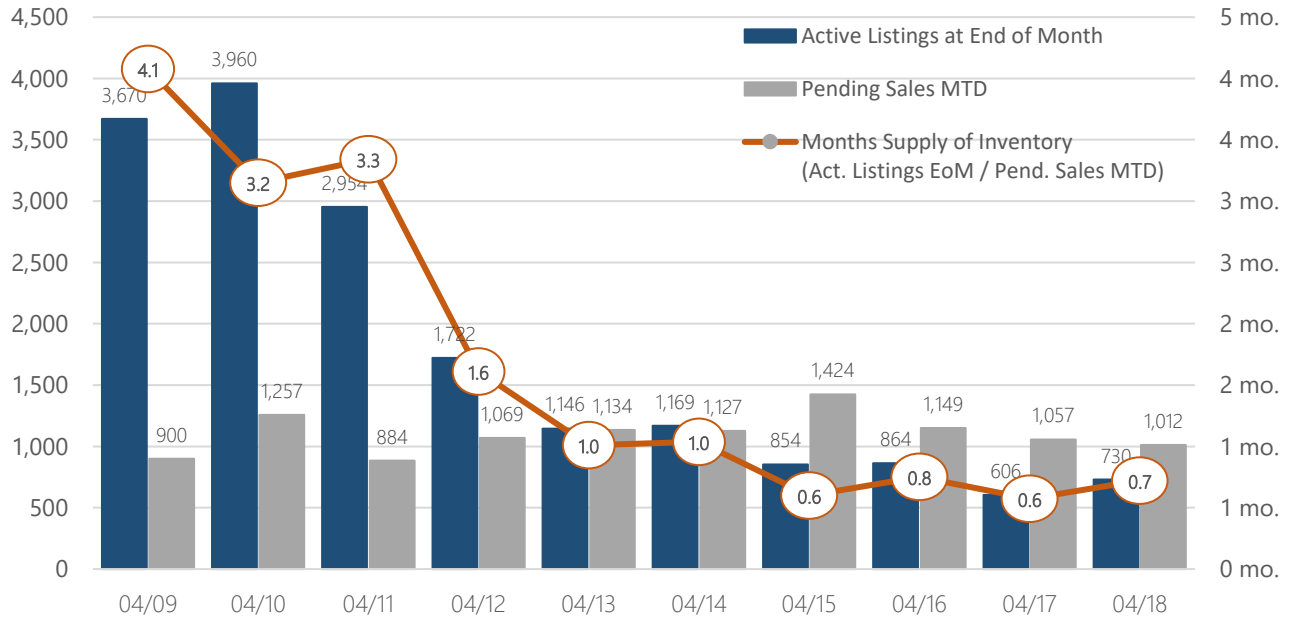

Seattle (All Areas)

RESIDENTIAL & CONDOMINIUM

Active, Pending, & Months Supply of Inventory

Median Closed Sales Price For Current Month Listings

Created by Windermere Real Estate/East Inc. using NWMLS data, but information was not verified or published by NWMLS.