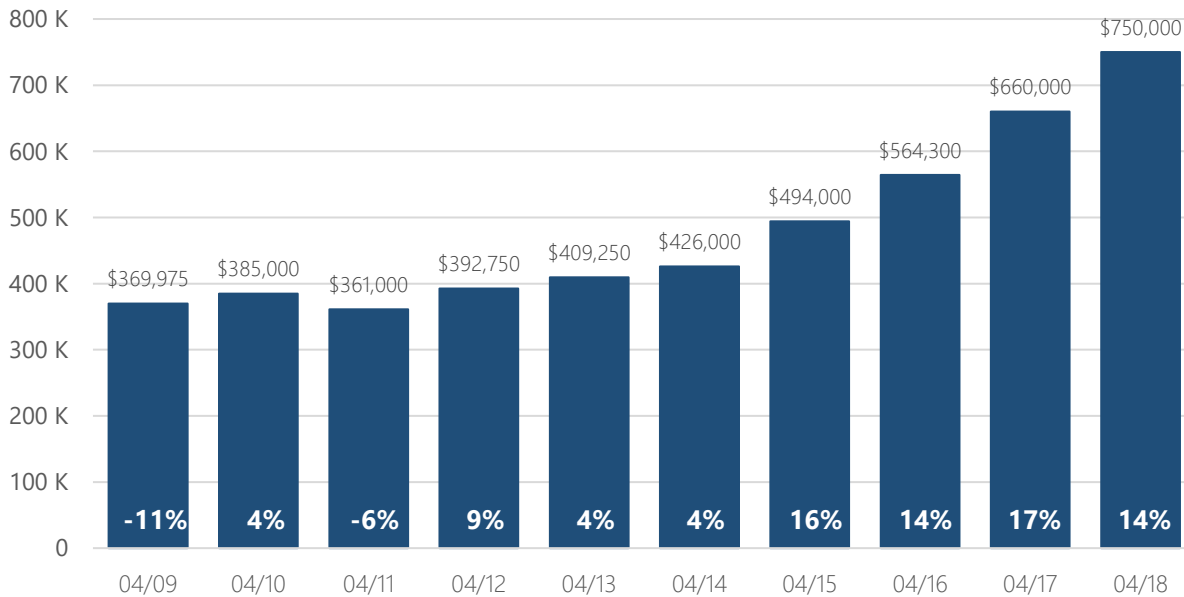

Seattle (All Areas)

RESIDENTIAL & CONDOMINIUM

Active, Pending, & Months Supply of Inventory

Median Closed Sales Price For Current Month Listings

Created by Windermere Real Estate/East Inc. using NWMLS data, but information was not verified or published by NWMLS.