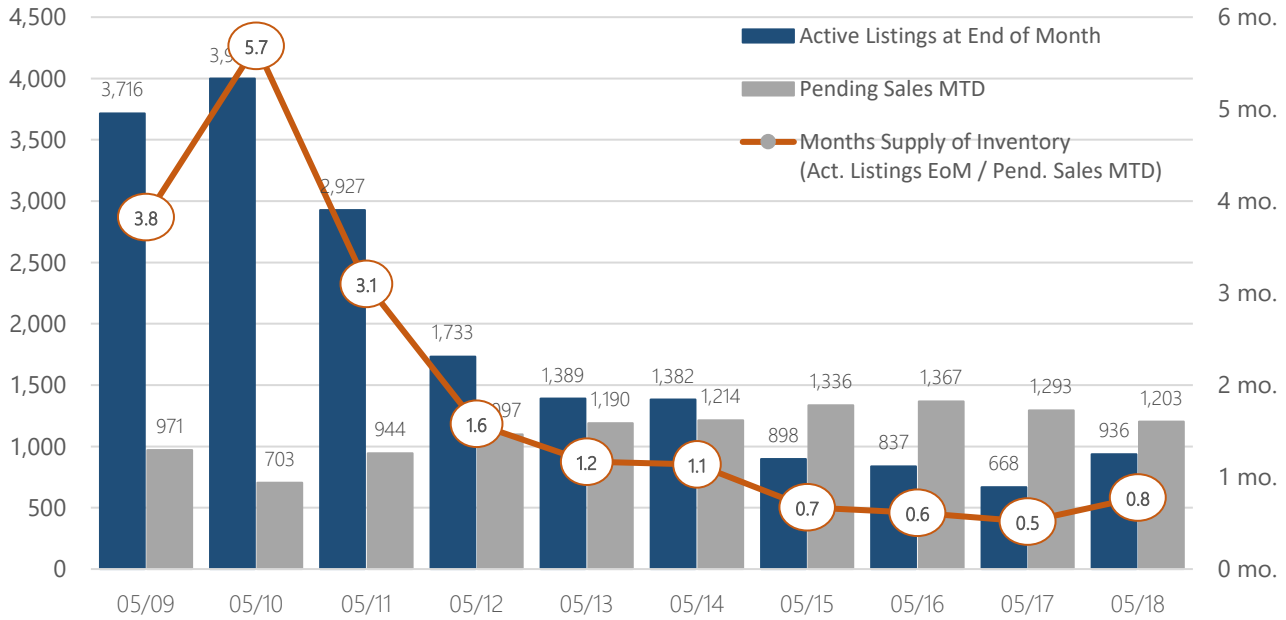

Seattle (All Areas)

RESIDENTIAL & CONDOMINIUM

Active, Pending, & Months Supply of Inventory

Median Closed Sales Price For Current Month Listings

Created by Windermere Real Estate/East Inc. using NWMLS data, but information was not verified or published by NWMLS.