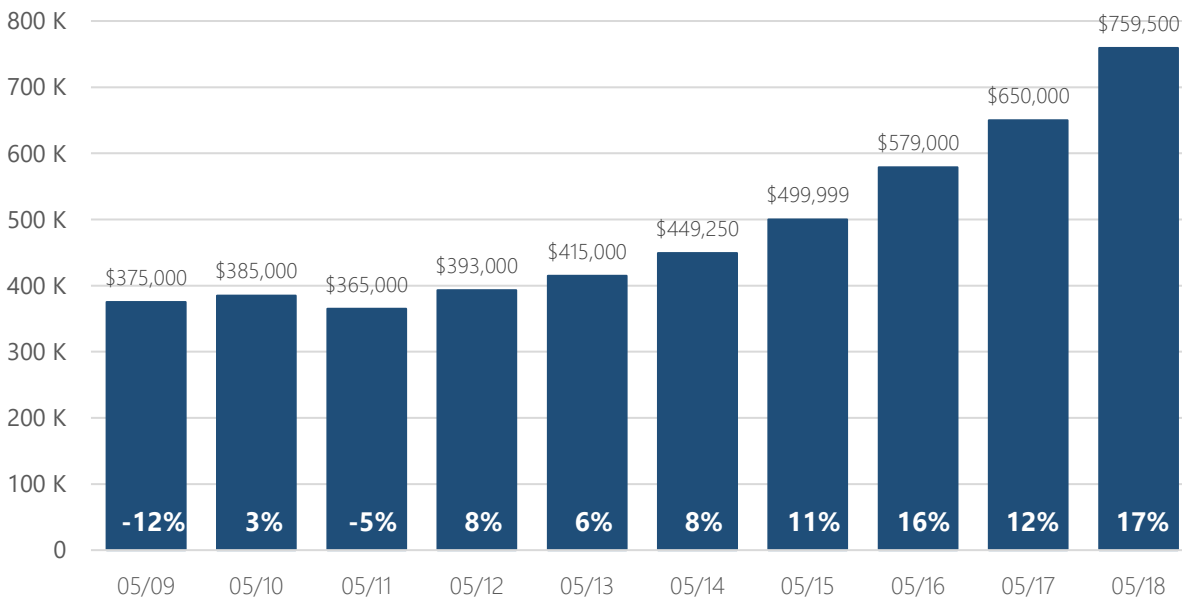

Seattle (All Areas)

RESIDENTIAL & CONDOMINIUM

Active, Pending, & Months Supply of Inventory

Median Closed Sales Price For Current Month Listings

Created by Windermere Real Estate/East Inc. using NWMLS data, but information was not verified or published by NWMLS.