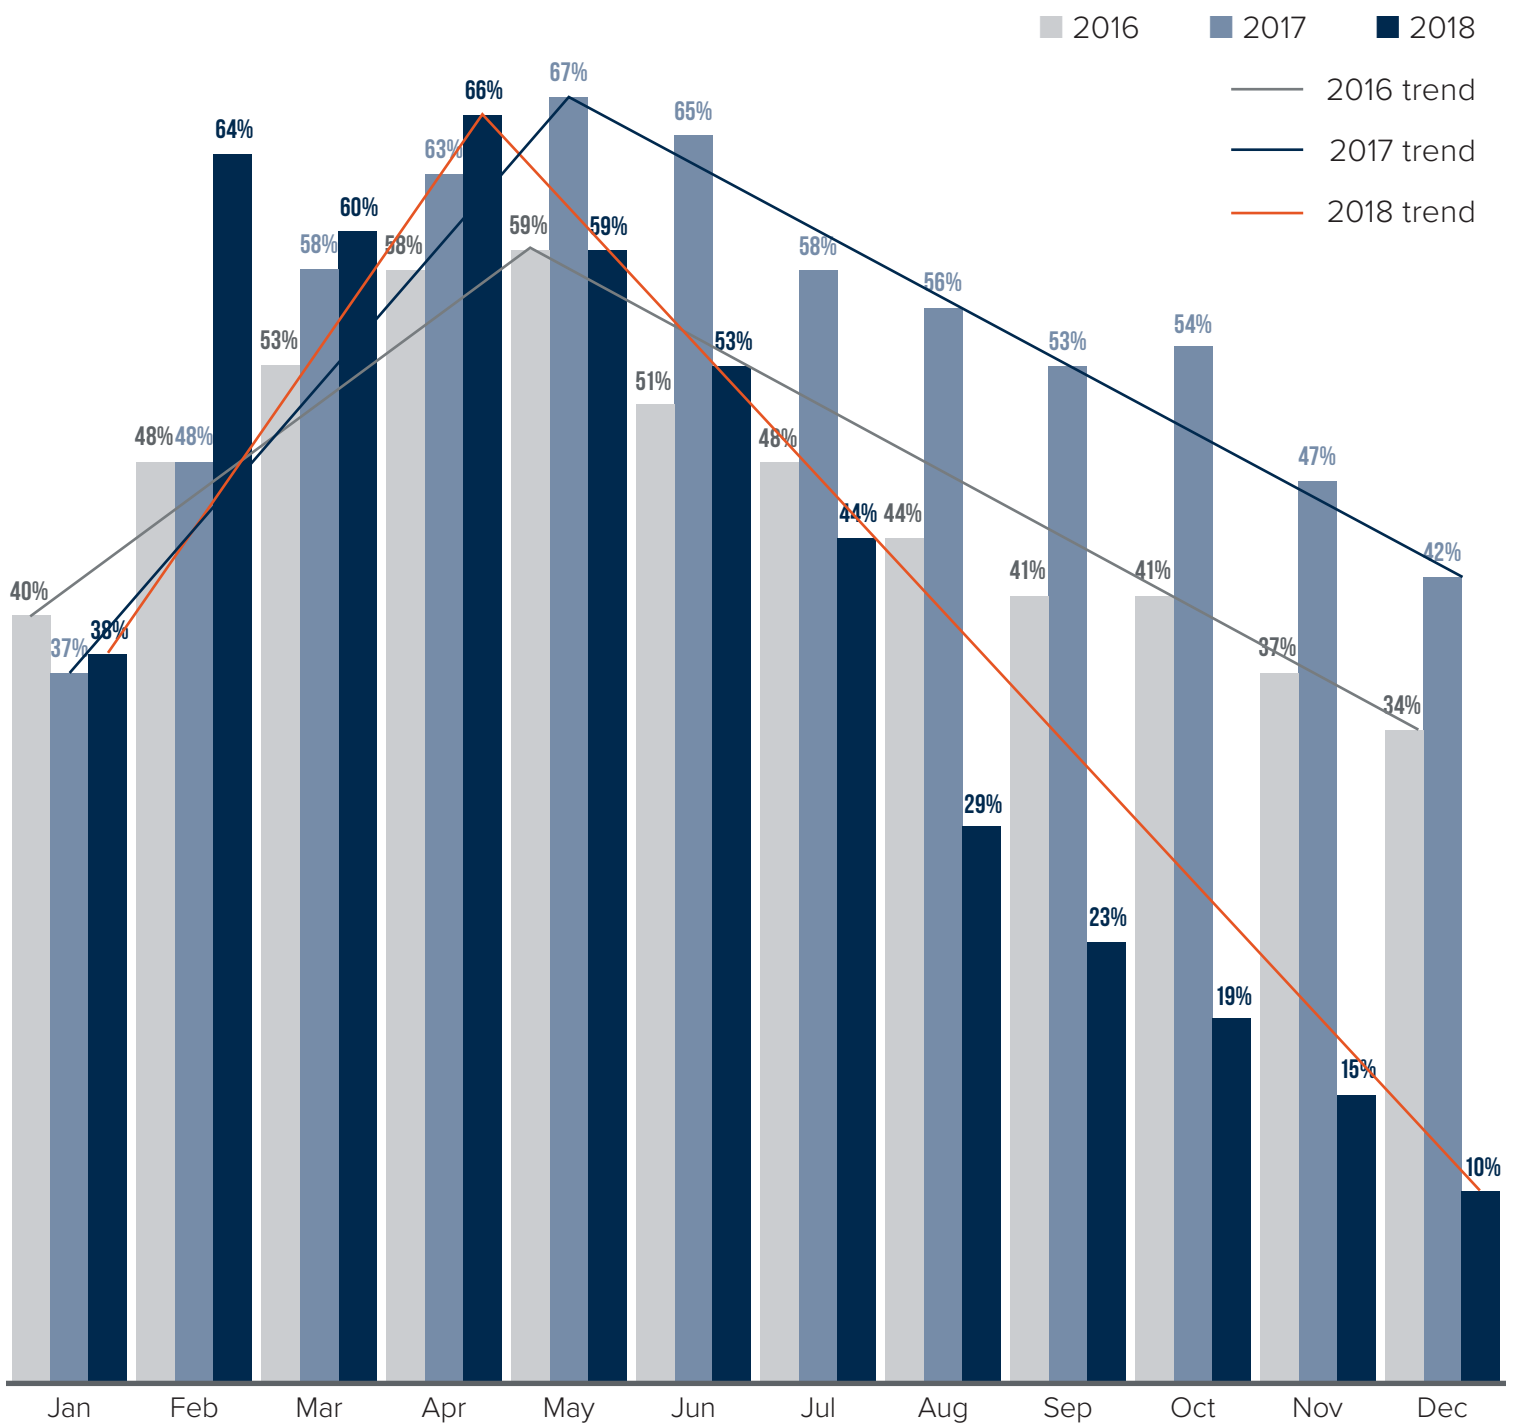

Percentage of listings sold **ABOVE** list price

Seattle Residential & Condominiums (all areas)

Created by Windermere Real Estate/East Inc. using NWMLS data, but information was not verified or published by NWMLS.