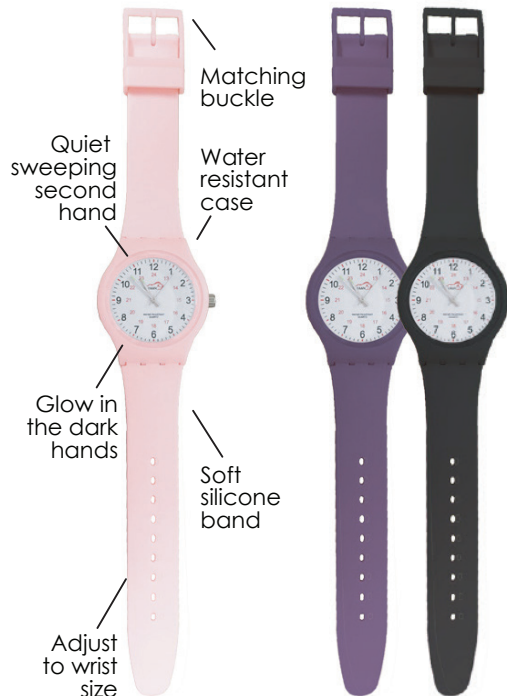

FEATURES & DESCRIPTION

ZAYAAN HEALTH Scrub Wear Classic Balance Medical Watch

QUARTZ MOVEMENT: Medical watch that utilizes the quartz movement for its second hand. This benefits accuracy and easy maintenance.

GLOW IN THE DARK: Hands are phosphorescent - charged by light, which then glow in the dark to help make the time visible in dim lighting.

WATER RESISTANT: Nonabsorbent silicone band with water resistant case for easy clean up in messy, wet situations.

DESIGNED FOR COMFORT: Light weight and comfortable to wear in multiple working conditions that require all day watch usage.

INNER BOX & OUTER CARTON