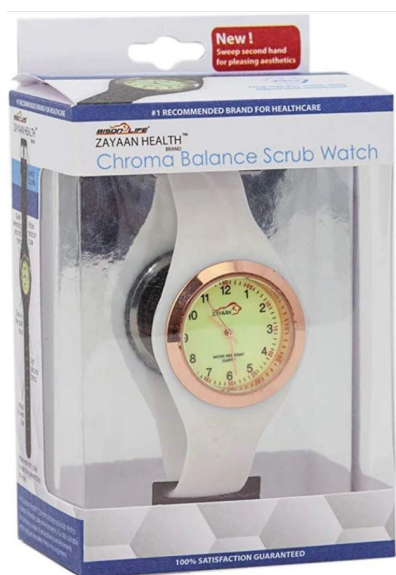

INNER BOX & OUTER CARTON

#375 Winkler Dr, Suite E, Alpharetta, GA 30004 | www.bisonlife.com | info@bisonlife.com | 1-800-201-3139

CONFIDENTIAL: This Presentation and the information contained herein is confidential and has been prepared by Bison Production Company for the purpose of setting out information relating to Bison products, business activities, patentable material or strategy. This Presentation and the information contained herein is for the exclusive use of Bison Production Company and the recipients to whom it is addressed and should not be disclosed to any third party without prior written consent from Bison Production Company.