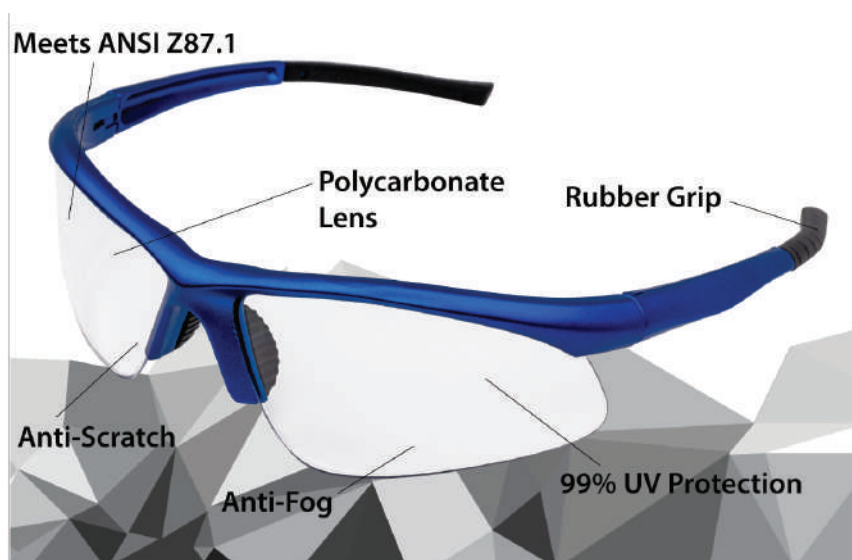

FEATURES & DESCRIPTION

Safe Handler Sport MTX Safety Glasses, Anti-Scratch, Eyewear For Outdoor Sports, For Men and Women

Functional Design and Comfortable Grip: These form-fitting glasses have a sleek and functional design and comfortable grip. Made with soft-textured nose pads for added comfort, these safety glasses offer an anti-slip feature. The build of the glasses is ergonomic, durable, and lightweight. Z87.1+ is designed on the frame, as well as on the temple.

Custom-Fit and Comfort: Used in different activities and trusted by multiple professionals, these safety goggles by Bison Lifer offer you full eye coverage with the utmost comfort. Designed in a versatile technique, it comes with an adjustable temple to help provide a custom fit.

Safe and Reliable: Suitable for both men and women, the Sport MTX Safety Glasses by Safe Handler is safe and reliable to use. Made for various indoor and outdoor activities these safety glasses come with an anti-scratch coating for optimal use. Perfect for hazy or foggy conditions, these glasses help me in decreasing eye stress and fatigue.

Multipurpose Usage: Widely used for activities such as cycling, hiking, climbing, riding, fishing, boating, etc. These are safe and reliable eye safety wear for various outdoor activities that meet ANSI Z87.1+ high impact standards.