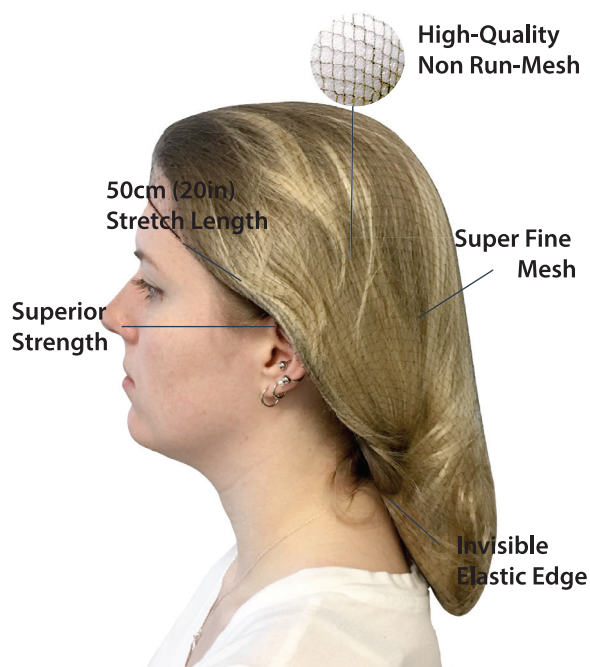

FEATURES & DESCRIPTION

POPULAR LIFE Jaclynette Durable & Invisible Hair Nets - Coffee, 50 Cm, 1.6 Ounces - 200 Pieces

DESIGNED FOR COMFORT: Smooth, comfortable and multi-purpose hairnet has superior stretch length for all head shapes and sizes. Mesh is super fine for all day breathability and improved airflow.

DURABLE SUPERIOR STRENGTH: Never worry about runs or rips with these high-quality non-run mesh materials! Stretches up to 20 inches!

ENVIRONMENTAL PROTECTION: Great for professionals such as nurses, bank clerk, hotel clerks, dancers or skaters who need to feel reassured that their hair will stay put while performing!

INVISIBLE FEATURES: Elastic edge, super fine mesh is utilized for an invisible look. Helps to avoid unsanitary hair contamination all while keeping your hair in place and looking good!