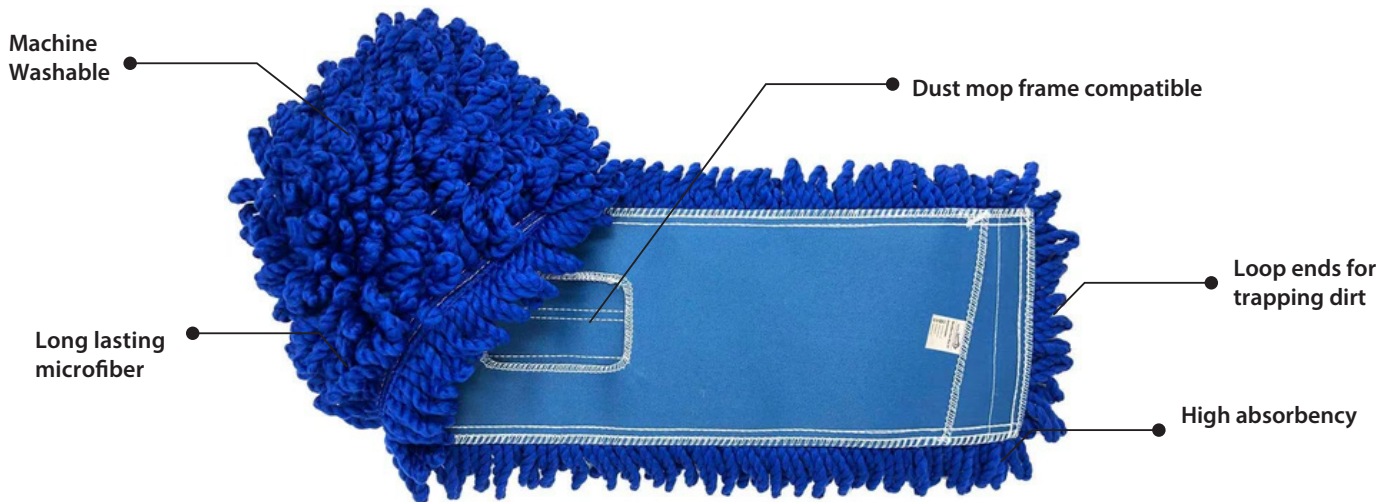

Microfiber Dust Mop Head Replacement

DM1523

Microfiber Dust Mop is ideal for commercial and residential use

Product Specification

Size	18 x 6.75, 24 x 6.75, 36 x 6.75, 48 x 6.75 in
Weight	6.75 oz, 8.60 oz, 11.80 oz, 16.40 oz
Material	Microfiber
Style	Loop End
Packaging Style	Roll / Polybag