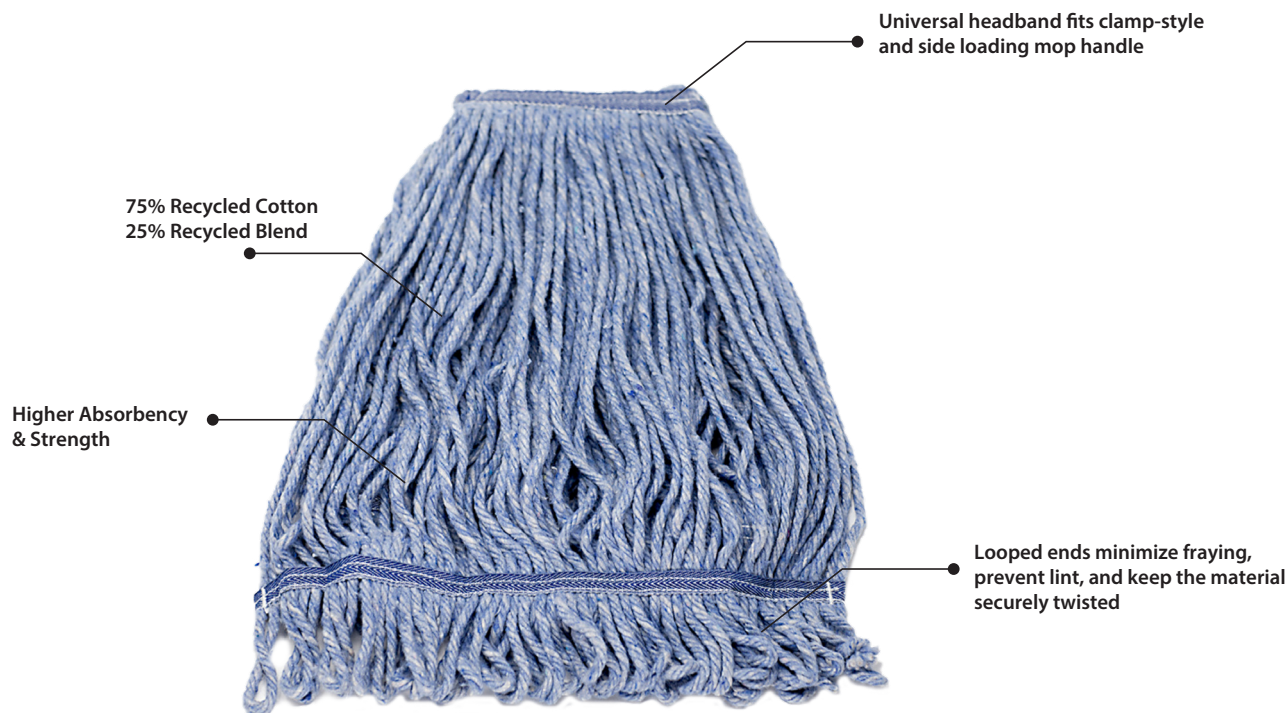

Commerical Universal Headband Blend Mop

WM3222

Perfect for quick clean up and better mopping coverage

Product Specification

Size	S
Weight	16 oz
Material	75% recycled cotton, 25% recycled blend
Style	Loop end
Packaging Style	Brick Pack- 6.2 x 5.1 x 1.9 in

Packaging Information

1 Piece / Pack
24 Pieces / Carton
16 oz/1 pc
Carton Size- 20.07 x 10.8 x 8.8 in
Carton Weight- 23.69 lbs

SKU Information

Product SKU	Size	Color	Inner pack UPC	Carton GTIN
BIS-GCM-01-1	Large	Blue	811437022349	00811437022356

Applications

General cleaning mop.
Reusable mop.
The mops are laundrable up to 100 times.

Industries

- Cleaning
- Hotel
- Household
- Industrial
- Janitorial