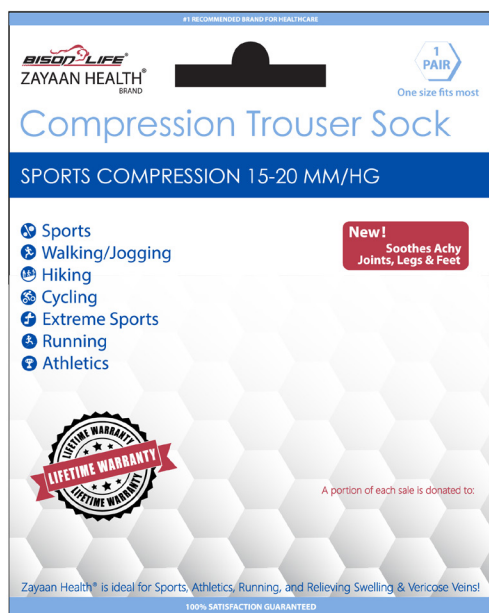

#375 Winkler Dr, Suite E, Alpharetta, GA 30004 | www.bisonlife.com | info@bisonlife.com | 1-800-201-3139

CONFIDENTIAL: This Presentation and the information contained herein is confidential and has been prepared by Bison Production Company for the purpose of setting out information relating to Bison products, business activities, patentable material or strategy. This Presentation and the information contained herein is for the exclusive use of Bison Production Company and the recipients to whom it is addressed and should not be disclosed to any third party without prior written consent from Bison Production Company.