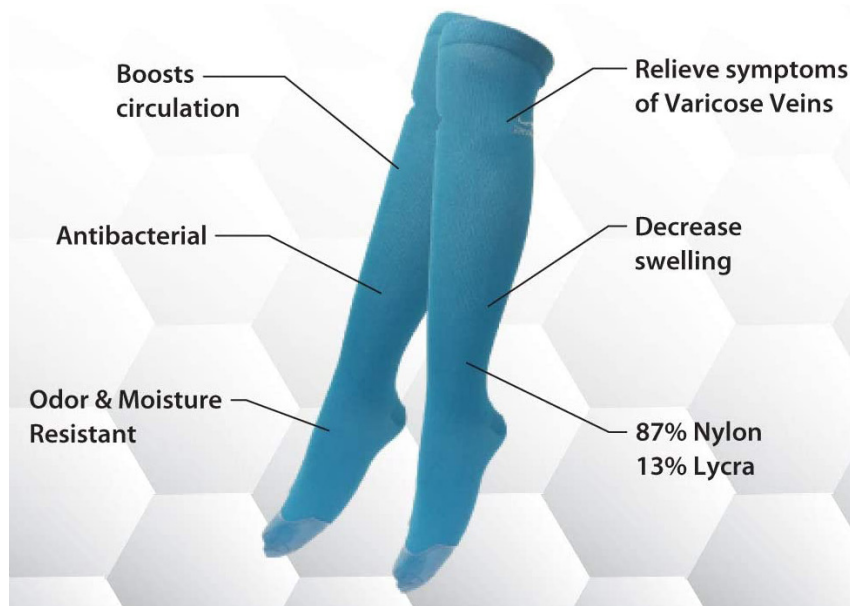

FEATURES & DESCRIPTION

BOOSTS CIRCULATION - Anti-fatigue compression trouser socks help increase blood flow, moving in an upward direction for decreased swelling and improved circulation. Zayaan Health is ideal for Sports, Athletics, Running, and Relieving Swelling & Varicose Veins

ULTIMATE COMFORT - Ideal for being active on your feet, running or standing all day, and traveling without aching of legs and ankles

SOOTHING & REVITALIZING – Gentle, soothing construction for relief in painful joints, legs & feet. Energizing effect to keep you up on your feet for longer hours of the day

GRADUATED – Designed to direct circulation upward for improved and increased blood flow

CONTROL ODORS – Kick off your shoes with confidence! Antibacterial for all day use. Odor & moisture resistance helps control

INNER POLYBAG & OUTER CARTON